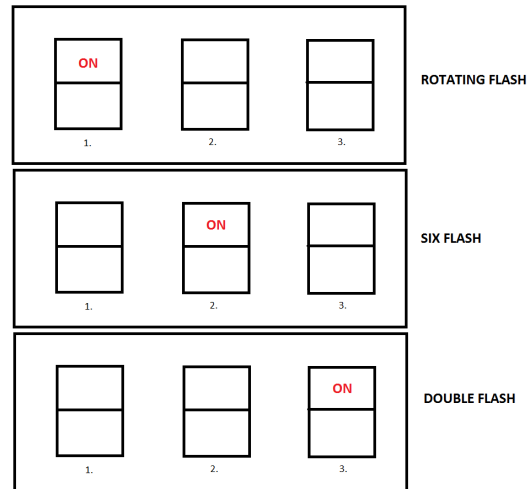

auto electrical parts

Technical Information Sheet

Part No. 0-445-60

Durite Beacon. LED, 12/24VDC Magnetic Mount with 4meter retractable cable and cigarette lighter plug. IP55. Double, Six and Rotating Flash. ECE R10.

Additional Information:

To select flash pattern remove lens by turning anti clockwise and select flash pattern by choosing the appropriate dip switch.

1. Rotating Flash
2. Six Flash
3. Double Flash

Technical Drawing (not to scale)

Specification

Type	LED Beacon Magnetic c/w cigarette plug & retractable cable
Voltage rating	12/24V (DC)
Power	9W
Current	0.75A @ 12VDC
No. Of LED's	40
Speed Rating	70MPH
Operating temperature	-30 / +50 °C
Lens material	PC
Dimensions	See above diagram
Approvals	E Mark ECE EMC R10
Protection	IP55