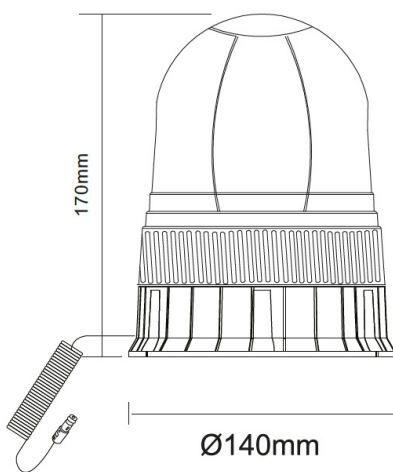

auto electrical parts

Technical Information Sheet

Part No. 0-445-60

Durite Beacon. LED, 12/24VDC Magnetic Mount with 4meter retractable cable and cigarette lighter plug. IP55. Double, Six and Rotating Flash. ECE R10.

Additional Information:

To select flash pattern remove lens by turning anti clockwise and select flash pattern by choosing the appropriate dip switch.

1. Rotating Flash
2. Six Flash
3. Double Flash

Technical Drawing (not to scale)

Specification

Type	LED Beacon Magnetic c/w cigarette plug & retractable cable
Voltage rating	12/24V (DC)
Power	9W
Current	0.75A @ 12VDC
No. Of LED's	40
Speed Rating	70MPH
Operating temperature	-30 / +50 °C
Lens material	PC
Dimensions	See above diagram
Approvals	E Mark ECE EMC R10
Protection	IP55